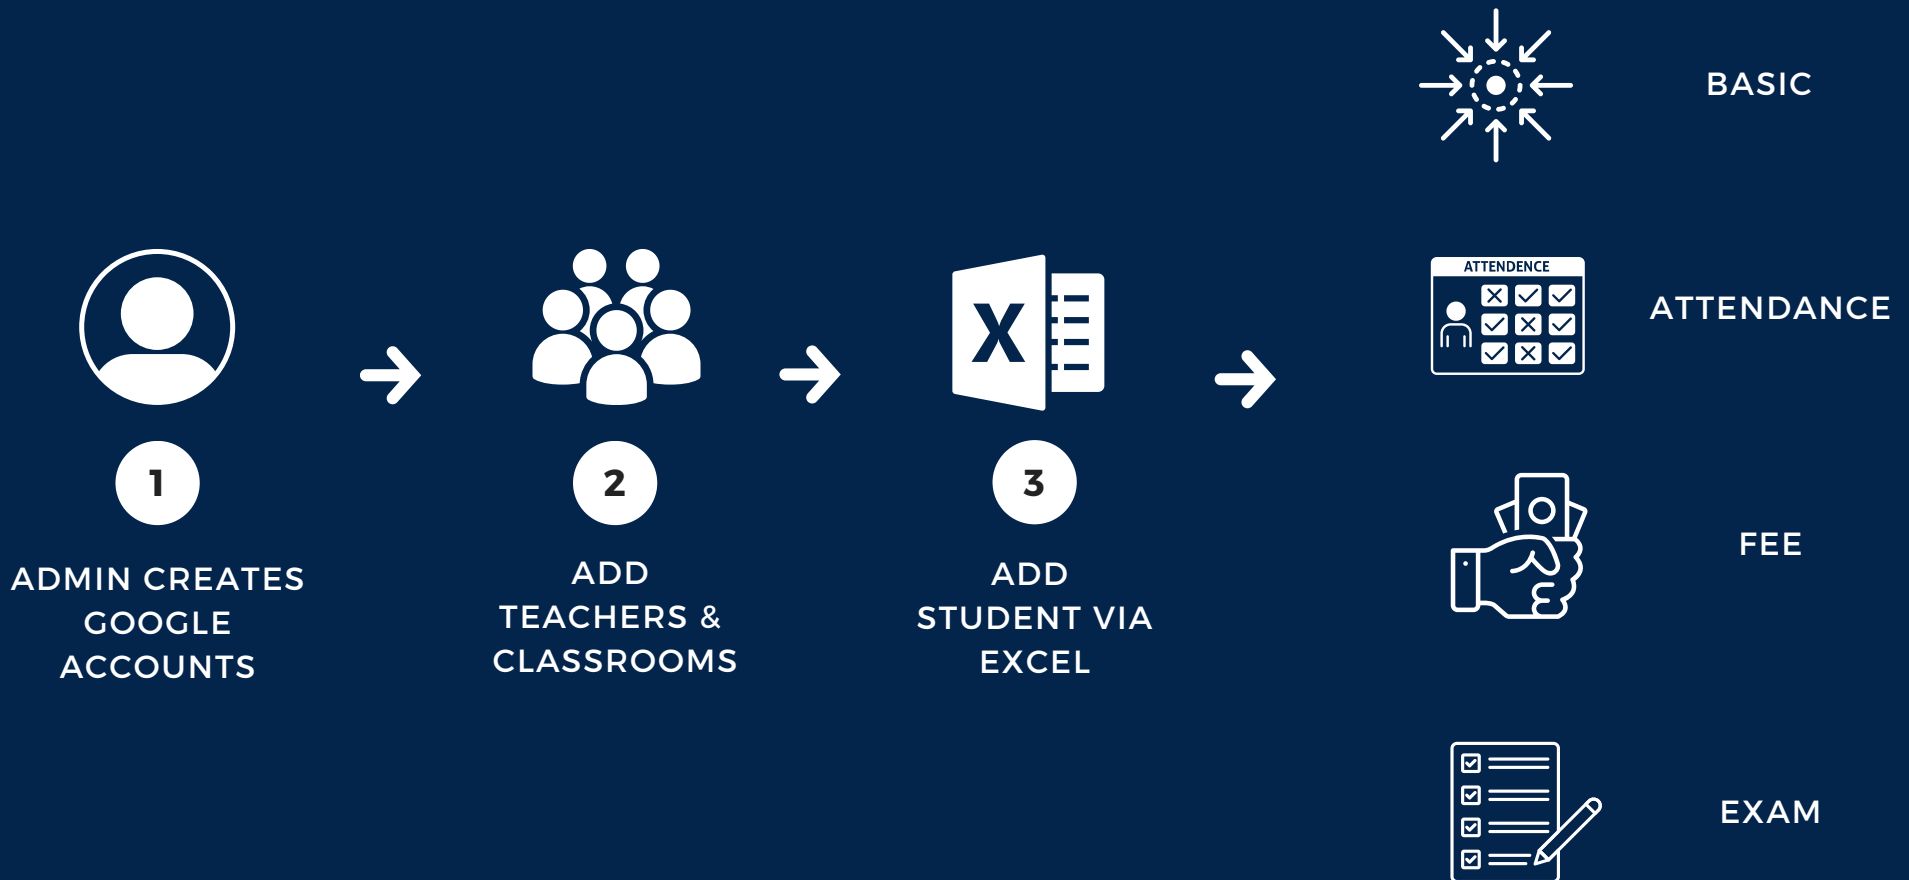

Taurus

EDUCATION & MORE

SCHOOL ONBOARDING

A 5-STEP PROCESS

Choosing a Plan That's Right For You

Core Module

₹10
/student / year

- ✓ Lc and Bonafide
- ✓ Student data + Photos
- ✓ Reports + ID Card Soft Copy